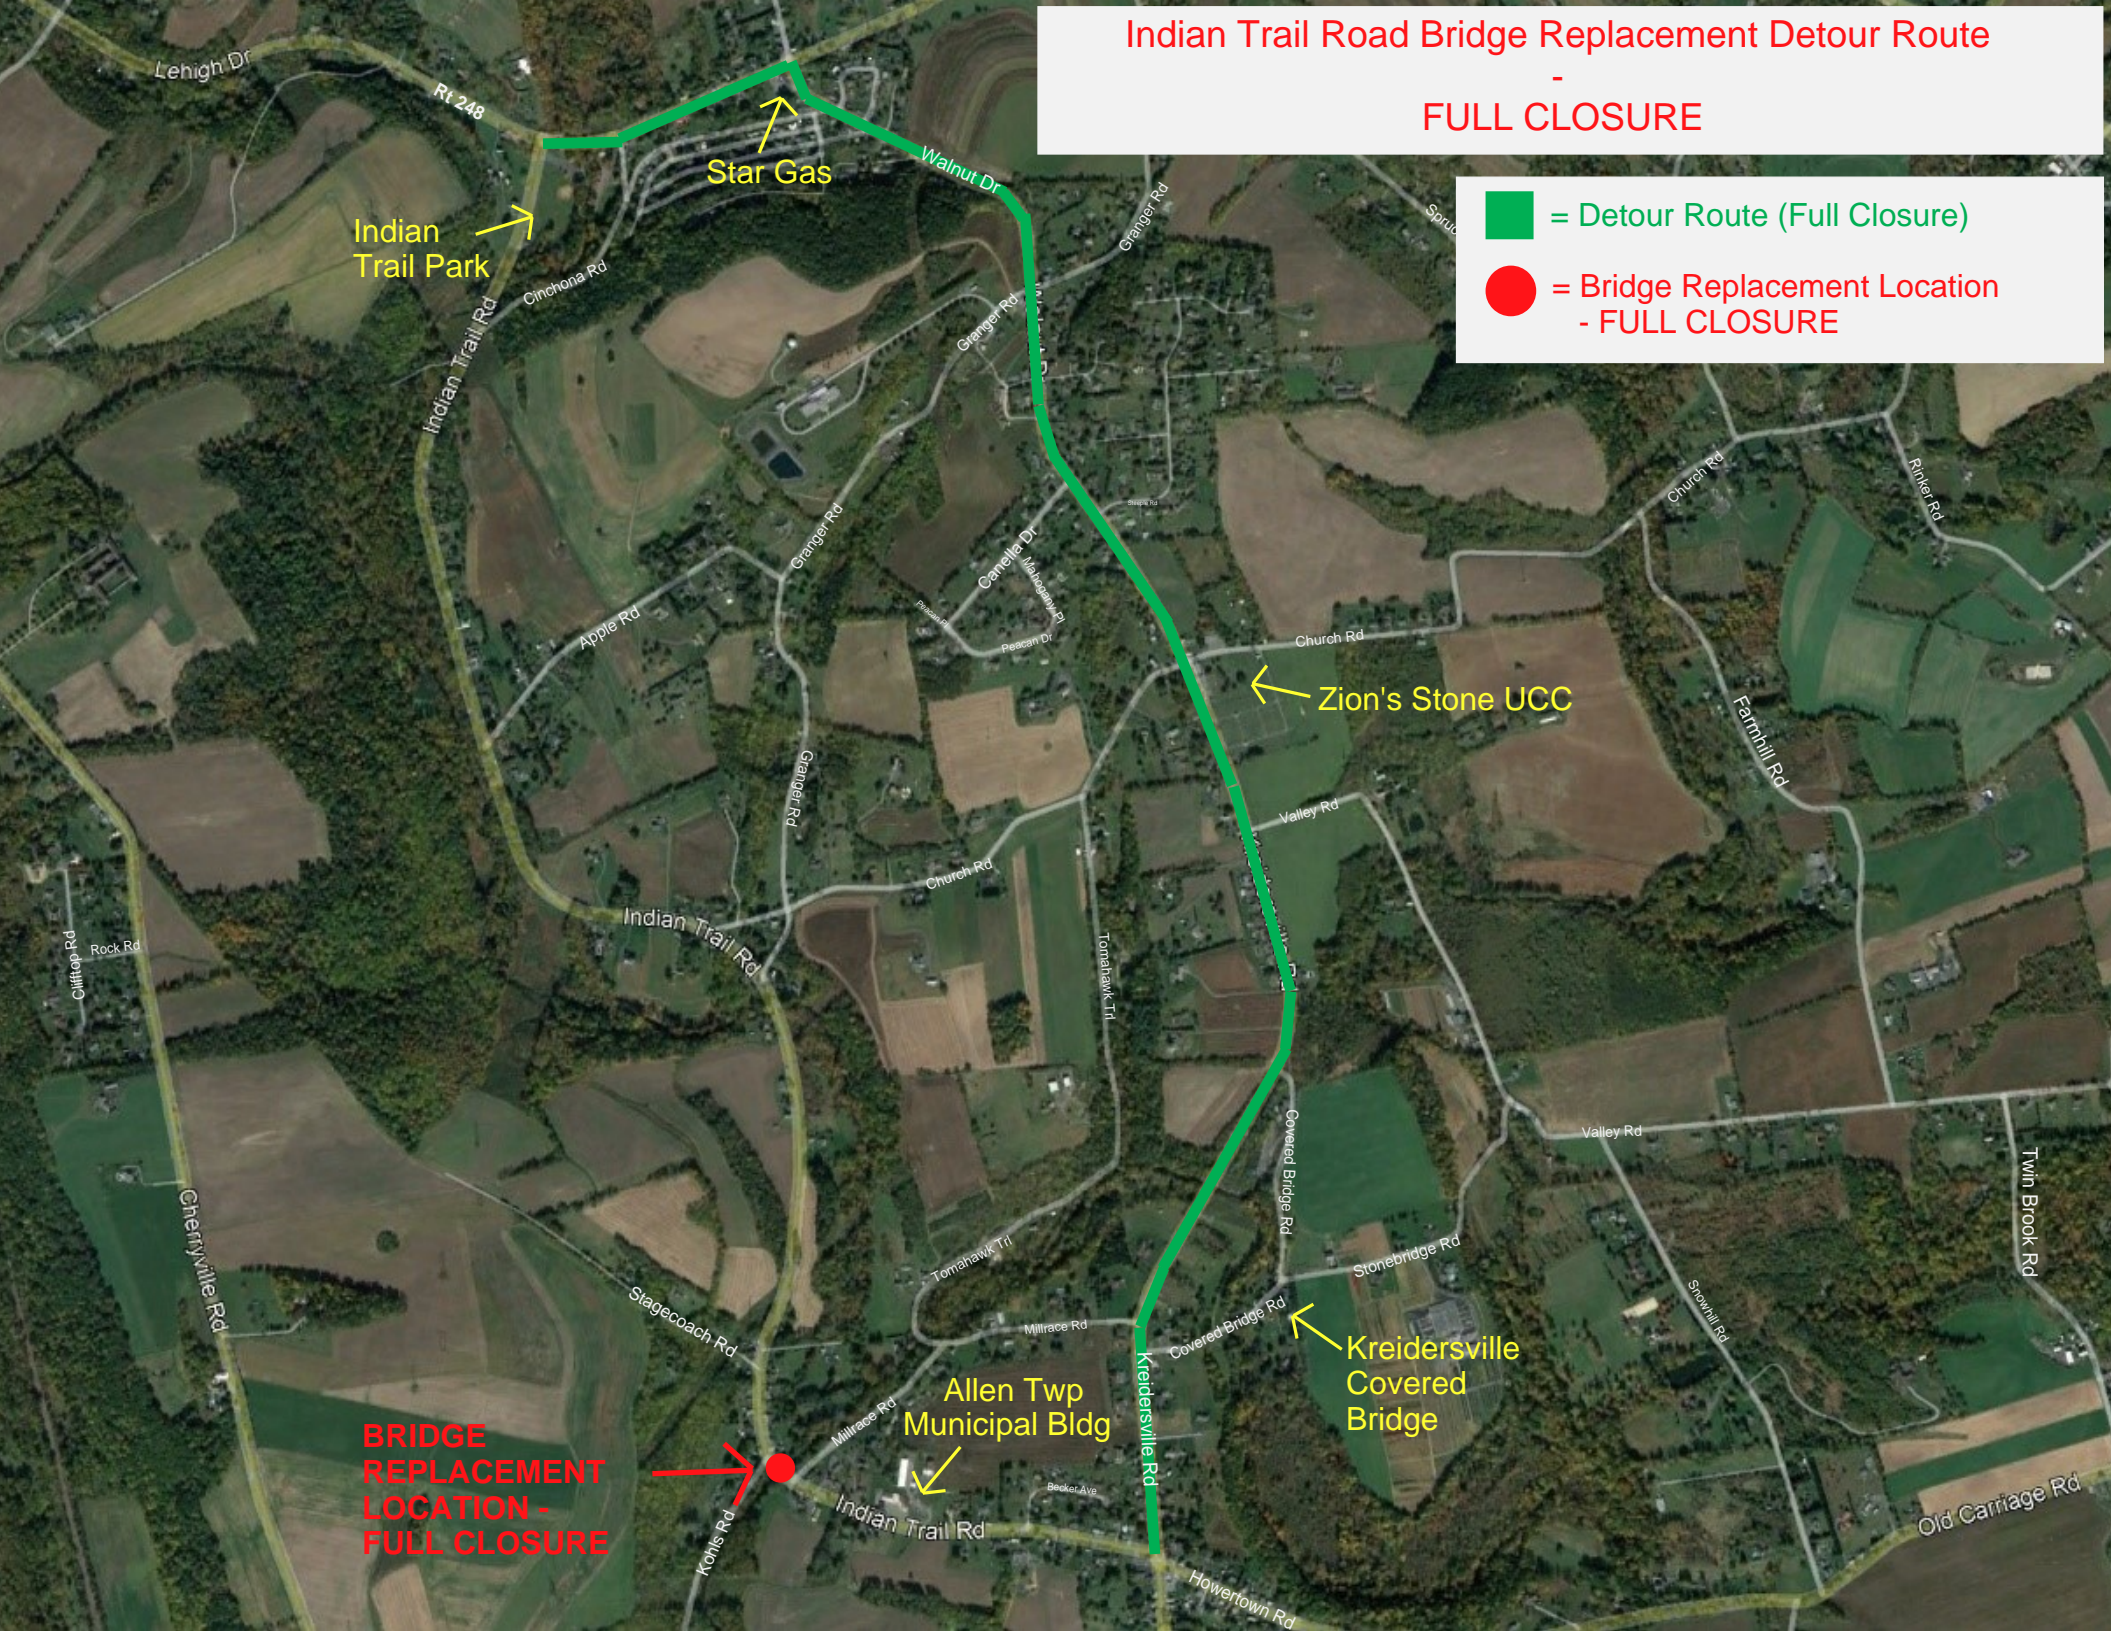

Indian Trail Road Bridge Replacement Detour Route

FULL CLOSURE

-  = Detour Route (Full Closure)
-  = Bridge Replacement Location - FULL CLOSURE

Indian Trail Park

Star Gas

Zion's Stone UCC

Kreidersville Covered Bridge

BRIDGE REPLACEMENT LOCATION - FULL CLOSURE

Allen Twp Municipal Bldg